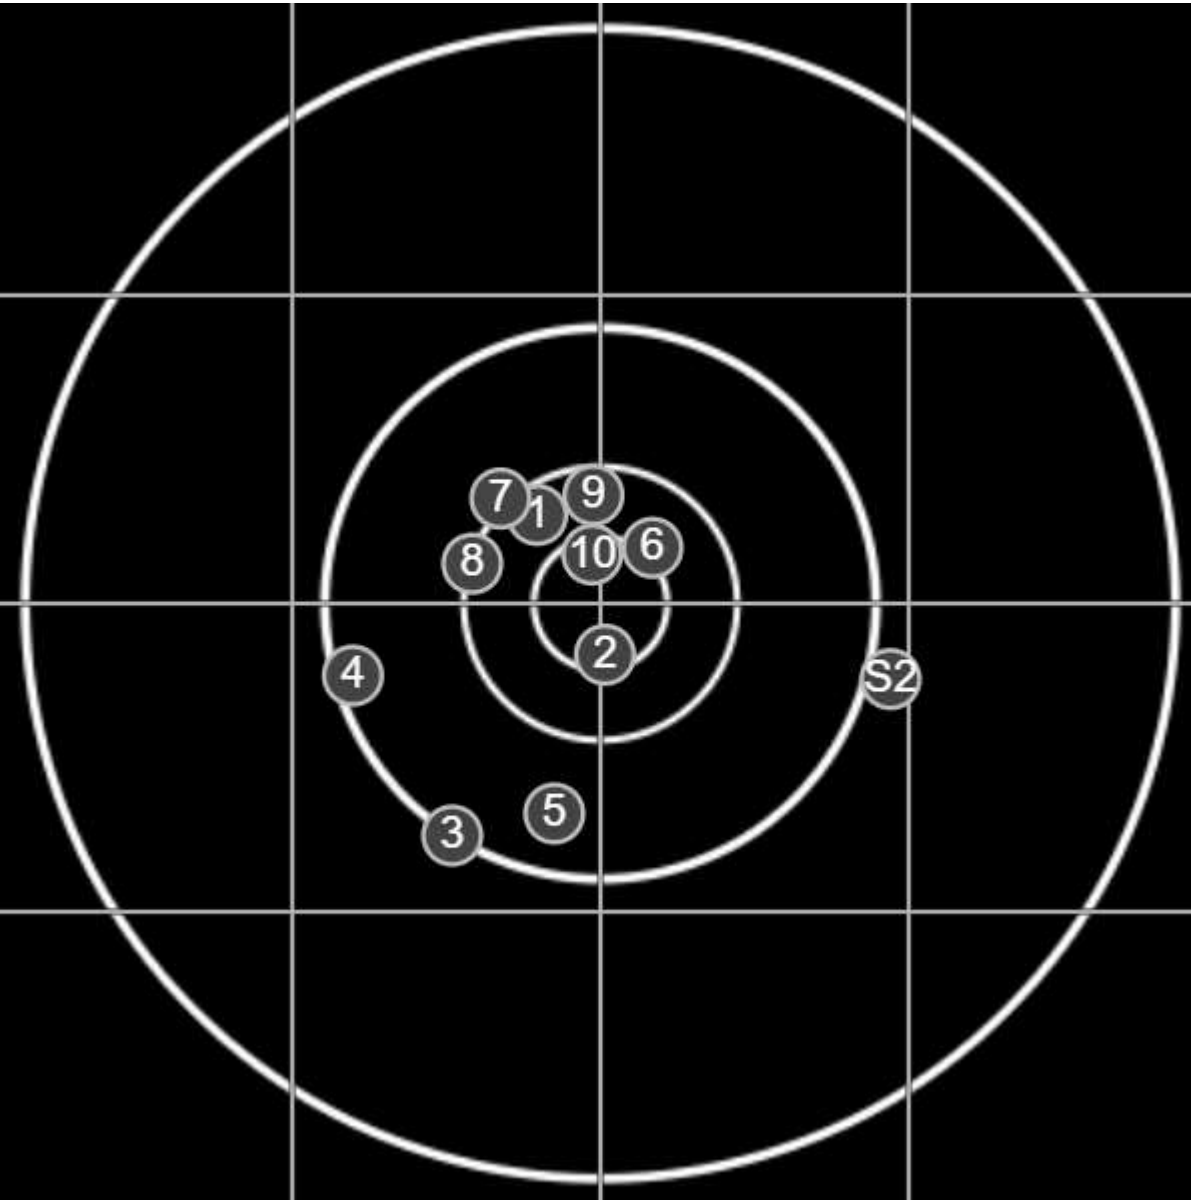

#	fps	score
10	1961	X
9	1998	6
8	1970	6
7	1986	6
6	1996	X
5	1975	5
4	1976	5
3	1983	5
2	1997	X
1	1991	6
S2	1988	(4)
S1	1968	(3)